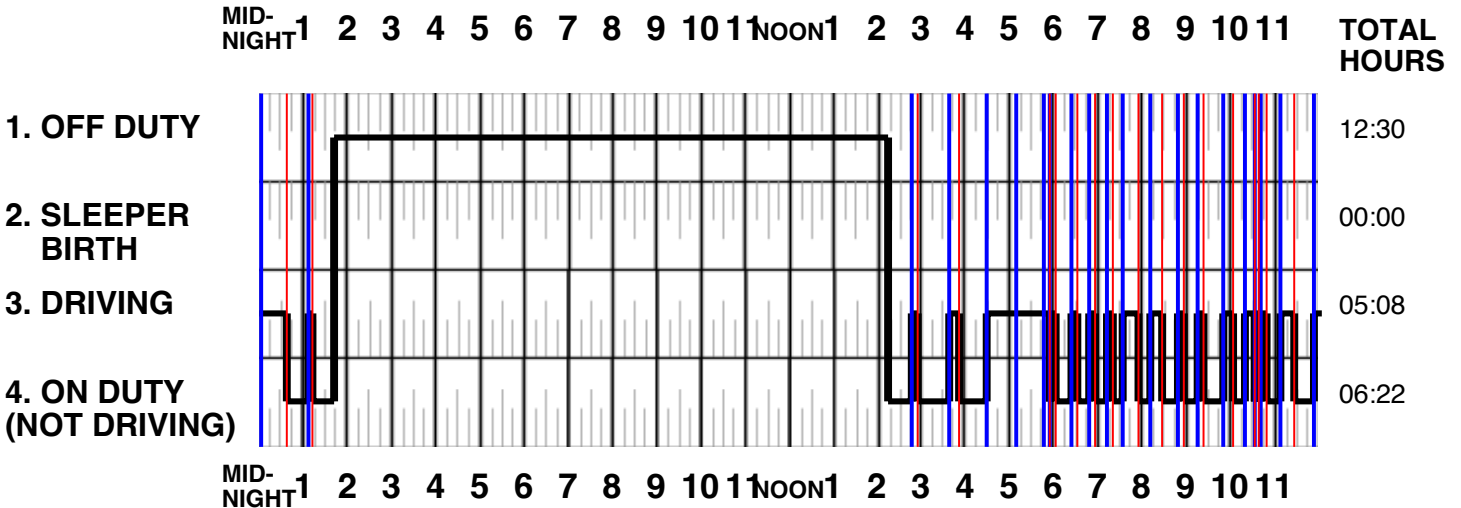

Driver Name: Mortimus Snerd	Equipment Number(s): 552346, 762315
Co-Driver George Washington	License Plate Number(s): , 123456

Type	Time	Location	Odometer
* Vehicle Moving	Aug 23, 2012 12:03:21 AM	Mt Laurel, NJ	355863
On Duty	Aug 23, 2012 12:39:07 AM	Swedesboro, NJ	355893
* Vehicle Stopped	Aug 23, 2012 12:39:07 AM	Swedesboro, NJ	355893
Driving	Aug 23, 2012 1:10:00 AM	Logan Township, NJ	355893
* Vehicle Started	Aug 23, 2012 1:10:00 AM	Logan Township, NJ	355893
On Duty	Aug 23, 2012 1:16:00 AM	Swedesboro, NJ	355895
* Vehicle Stopped	Aug 23, 2012 1:16:00 AM	Swedesboro, NJ	355895
Off Duty	Aug 23, 2012 1:45:00 AM	Vancouver, Washington	0
On Duty	Aug 23, 2012 2:15:00 PM	Vancouver, Washington	0
Driving	Aug 23, 2012 2:45:44 PM	Swedesboro, NJ	355895
* Vehicle Started	Aug 23, 2012 2:45:44 PM	Swedesboro, NJ	355895
On Duty	Aug 23, 2012 2:54:34 PM	Swedesboro, NJ	355899
* Vehicle Stopped	Aug 23, 2012 2:54:34 PM	Swedesboro, NJ	355899
Driving	Aug 23, 2012 3:36:19 PM	Swedesboro, NJ	355899
* Vehicle Started	Aug 23, 2012 3:36:19 PM	Swedesboro, NJ	355899
On Duty	Aug 23, 2012 3:51:15 PM	Swedesboro, NJ	355904
* Vehicle Stopped	Aug 23, 2012 3:51:15 PM	Swedesboro, NJ	355904
Driving	Aug 23, 2012 4:26:57 PM	Swedesboro, NJ	355904
* Vehicle Started	Aug 23, 2012 4:26:57 PM	Swedesboro, NJ	355904
* Vehicle Moving	Aug 23, 2012 5:06:05 PM	Burlington, NJ	355942
* Vehicle Moving	Aug 23, 2012 5:46:05 PM	Jackson, NJ	355978
On Duty	Aug 23, 2012 5:51:55 PM	Howell, NJ	355981
* Vehicle Stopped	Aug 23, 2012 5:51:55 PM	Howell, NJ	355981
Driving	Aug 23, 2012 5:53:25 PM	Howell, NJ	355981
* Vehicle Started	Aug 23, 2012 5:53:25 PM	Howell, NJ	355981
On Duty	Aug 23, 2012 6:00:07 PM	Howell, NJ	355983
* Vehicle Stopped	Aug 23, 2012 6:00:07 PM	Howell, NJ	355983
Driving	Aug 23, 2012 6:21:49 PM	Howell, NJ	355983
* Vehicle Started	Aug 23, 2012 6:21:49 PM	Howell, NJ	355983
On Duty	Aug 23, 2012 6:31:11 PM	Lakewood, NJ	355986
* Vehicle Stopped	Aug 23, 2012 6:31:11 PM	Lakewood, NJ	355986
Driving	Aug 23, 2012 6:44:23 PM	Lakewood, NJ	355986
* Vehicle Started	Aug 23, 2012 6:44:23 PM	Lakewood, NJ	355986
On Duty	Aug 23, 2012 6:54:27 PM	Brick, NJ	355990